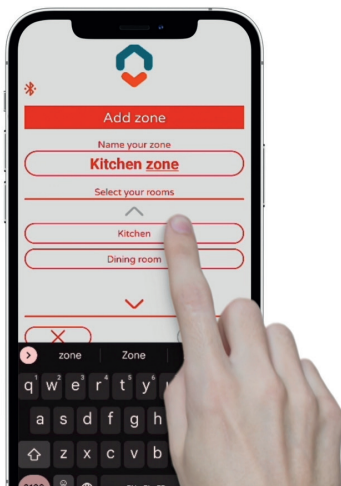

Create a new zone, give it a name and choose which rooms will be included in the zone.